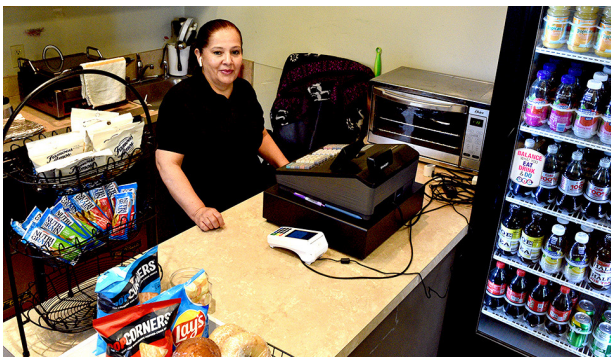

Flex22 offers Residential Offices, Coworking Hot-Desks, Virtual Offices, Conference Room Rentals, Day Offices, and Business Identity Plans. Something for everyone.

With a mini café, fresh spaces, friendly faces, and exceptional service, our tenants appreciate their own place to network and grow.

FLEX22
 BRIDGEWATER, NJ

Residential Offices

- Fully furnished, locking office
- 24/7 secure access
- Phone options
- Reception, kitchen, and other common areas
- Meeting & Conference rooms (8 hrs. /mo. Included)
- HVAC, cleaning and utilities
- FedEx package handling, and FedEx drop box