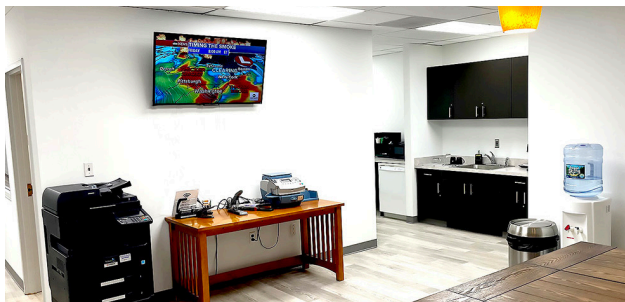

Flex22 offers Residential Offices, Coworking Hot-Desks, Virtual Offices, Conference Room Rentals, Day Offices, and Business Identity Plans. Something for everyone.

With a mini café, fresh spaces, friendly faces, and exceptional service, our tenants appreciate their own place to network and grow.

FLEX22
 BRIDGEWATER, NJ

Residential Offices

- Fully furnished, locking office
- 24/7 secure access
- Phone options
- Reception, kitchen, and other common areas
- Meeting & Conference rooms (8 hrs. /mo. Included)
- HVAC, cleaning and utilities
- FedEx package handling, and FedEx drop box

Residential Office (6 hours conf. room/mo.) Starting at \$500/mo.

Residential Office + phone number + desk phone + VM (6 hours conf. room/mo.) Starting at \$580/mo.

Residential Office + Live answer + phone number + desk phone + VM (6 hours conf. room/mo.) Starting at \$625/mo.

Day Offices

- Private Office
\$85/day
\$395/week

Conference Room Rentals

- Great location in Central NJ
- Comfortable, new facilities

Large Conference Room (seats 10)
\$60/hr. | \$140 half day | \$190 full day